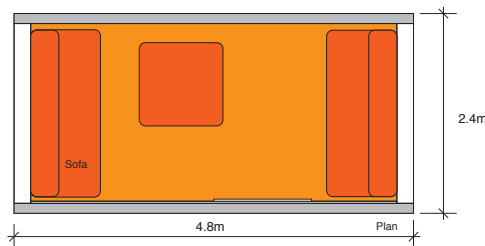

## R1 OVAL

CLAD IN RED WESTERN CEDAR WITH A FULLY LOW-E GLAZED FRONTAGE AND SEDUM ROOF THIS STRIKING OVAL ROOST IS OUR SIGNATURE PIECE, AND IT'S NOT DIFFICULT TO SEE WHY.

UNLIKE ANYTHING ELSE ON THE MARKET, IT CAN BE FITTED OUT WITH A SOFA, OTTOMAN (WHICH PUSHED TOGETHER BECOMES A DOUBLE BED) AND DESK TO FORM AN UNBELIEVABLY VERSATILE SPACE. SIMPLY THE COOLEST GARDEN STUDIO AROUND.

Prices start from £17,630.00 (+VAT)

**DIMENSIONS:** 2.4 x 4.8m

**ROOF:** Cold bond single ply membrane rubber with options for Sedum Grass "live" matting which greatly reduces visual impact from above.

**STRUCTURE:** SIPS (Structurally Insulated Panels) with high thermal efficiency reducing energy consumption significantly, good sound insulation and low U values.