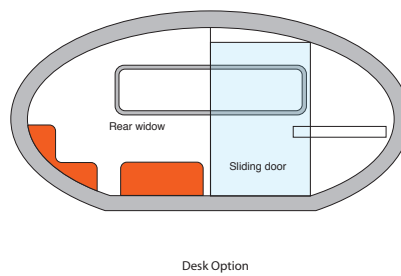

## R1 OVAL

CLAD IN RED WESTERN CEDAR WITH A FULLY LOW-E GLAZED FRONTAGE AND SEDUM ROOF THIS STRIKING OVAL ROOST IS OUR SIGNATURE PIECE, AND IT'S NOT DIFFICULT TO SEE WHY.

UNLIKE ANYTHING ELSE ON THE MARKET, IT CAN BE FITTED OUT WITH A SOFA, OTTOMAN (WHICH PUSHED TOGETHER BECOMES A DOUBLE BED) AND DESK TO FORM AN UNBELIEVABLY VERSATILE SPACE. SIMPLY THE COOLEST GARDEN STUDIO AROUND.

Prices start from £17,630.00 (+VAT)

**DIMENSIONS:** 2.4 x 4.8m

**ROOF:** Cold bond single ply membrane rubber with options for Sedum Grass "live" matting which greatly reduces visual impact from above.

**STRUCTURE:** SIPS (Structurally Insulated Panels) with high thermal efficiency reducing energy consumption significantly, good sound insulation and low U values.

**GLAZING:** Fixed double glazed unit.

**DOORS:** Sliding double glazed door and fixed panel in powder coated frame. Many frame colours to choose from.

**INTERNAL WALL COVERING:** 100mm Oak overlay boards fixed horizontally to "SIPS" panel, sanded and sealed or oiled.