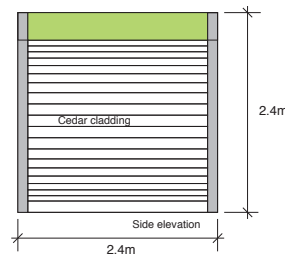

## R1 OVAL

CLAD IN RED WESTERN CEDAR WITH A FULLY LOW-E GLAZED FRONTAGE AND SEDUM ROOF THIS STRIKING OVAL ROOST IS OUR SIGNATURE PIECE, AND IT'S NOT DIFFICULT TO SEE WHY.

UNLIKE ANYTHING ELSE ON THE MARKET, IT CAN BE FITTED OUT WITH A SOFA, OTTOMAN (WHICH PUSHED TOGETHER BECOMES A DOUBLE BED) AND DESK TO FORM AN UNBELIEVABLY VERSATILE SPACE. SIMPLY THE COOLEST GARDEN STUDIO AROUND.

Prices start from £17,630.00 (+VAT)

**DIMENSIONS:** 2.4 x 4.8m

**ROOF:** Cold bond single ply membrane rubber with options for Sedum Grass "live" matting which greatly reduces visual impact from above.

**STRUCTURE:** SIPS (Structurally Insulated Panels) with high thermal efficiency reducing energy consumption significantly, good sound insulation and low U values.