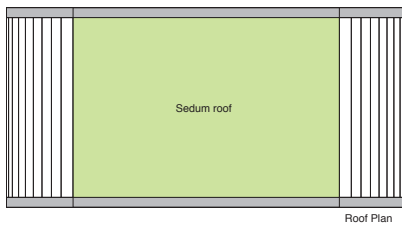

## R1 OVAL

CLAD IN RED WESTERN CEDAR WITH A FULLY LOW-E GLAZED FRONTAGE AND SEDUM ROOF THIS STRIKING OVAL ROOST IS OUR SIGNATURE PIECE, AND IT'S NOT DIFFICULT TO SEE WHY.

UNLIKE ANYTHING ELSE ON THE MARKET, IT CAN BE FITTED OUT WITH A SOFA, OTTOMAN (WHICH PUSHED TOGETHER BECOMES A DOUBLE BED) AND DESK TO FORM AN UNBELIEVABLY VERSATILE SPACE. SIMPLY THE COOLEST GARDEN STUDIO AROUND.

Prices start from £17,630.00 (+VAT)

**DIMENSIONS:** 2.4 x 4.8m

**ROOF:** Cold bond single ply membrane rubber with options for Sedum Grass "live" matting which greatly reduces visual impact from above.

**STRUCTURE:** SIPS (Structurally Insulated Panels) with high thermal efficiency reducing energy consumption significantly, good sound insulation and low U values.

**GLAZING:** Fixed double glazed unit.

**DOORS:** Sliding double glazed door and fixed panel in powder coated frame. Many frame colours to choose from.

**INTERNAL WALL COVERING:** 100mm Oak overlay boards fixed horizontally to "SIPS" panel, sanded and sealed or oiled.