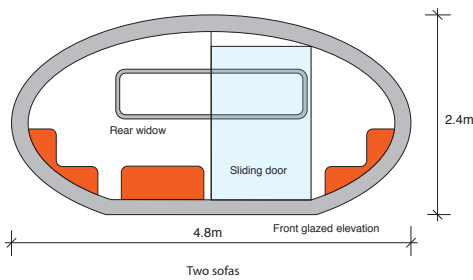

## R1 OVAL

CLAD IN RED WESTERN CEDAR WITH A FULLY LOW-E GLAZED FRONTAGE AND SEDUM ROOF THIS STRIKING OVAL ROOST IS OUR SIGNATURE PIECE, AND IT'S NOT DIFFICULT TO SEE WHY.

UNLIKE ANYTHING ELSE ON THE MARKET, IT CAN BE FITTED OUT WITH A SOFA, OTTOMAN (WHICH PUSHED TOGETHER BECOMES A DOUBLE BED) AND DESK TO FORM AN UNBELIEVABLY VERSATILE SPACE. SIMPLY THE COOLEST GARDEN STUDIO AROUND.

Prices start from £17,630.00 (+VAT)

**DIMENSIONS:** 2.4 x 4.8m

**ROOF:** Cold bond single ply membrane rubber with options for Sedum Grass "live" matting which greatly reduces visual impact from above.

**STRUCTURE:** SIPS (Structurally Insulated Panels) with high thermal efficiency reducing energy consumption significantly, good sound insulation and low U values.