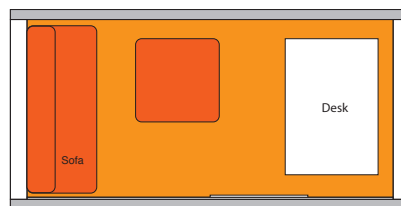

## R1 OVAL

CLAD IN RED WESTERN CEDAR WITH A FULLY LOW-E GLAZED FRONTAGE AND SEDUM ROOF THIS STRIKING OVAL ROOST IS OUR SIGNATURE PIECE, AND IT'S NOT DIFFICULT TO SEE WHY.

UNLIKE ANYTHING ELSE ON THE MARKET, IT CAN BE FITTED OUT WITH A SOFA, OTTOMAN (WHICH PUSHED TOGETHER BECOMES A DOUBLE BED) AND DESK TO FORM AN UNBELIEVABLY VERSATILE SPACE. SIMPLY THE COOLEST GARDEN STUDIO AROUND.

Prices start from £17,630.00 (+VAT)

**DIMENSIONS:** 2.4 x 4.8m

**ROOF:** Cold bond single ply membrane rubber with options for Sedum Grass "live" matting which greatly reduces visual impact from above.

**STRUCTURE:** SIPS (Structurally Insulated Panels) with high thermal efficiency reducing energy consumption significantly, good sound insulation and low U values.

**GLAZING:** Fixed double glazed unit.

**DOORS:** Sliding double glazed door and fixed panel in powder coated frame. Many frame colours to choose from.

**INTERNAL WALL COVERING:** 100mm Oak overlay boards fixed horizontally to "SIPS" panel, sanded and sealed or oiled.